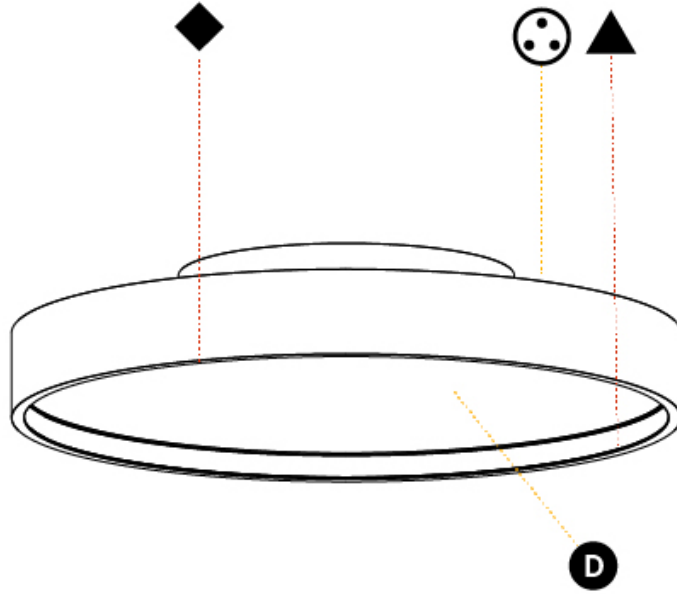

SIGN DIVA KORONA SURFACE

A3D096-

PROJECT	_____
TYPE	_____
SPECIFIER	_____
QUANTITY	_____
DATE	_____