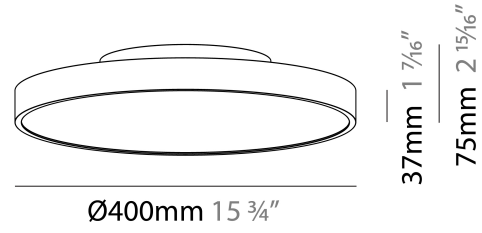

GENERAL

Series: Sign Diva
Subseries: Sign Diva
Partner: Prolicht
Division: Architectural
Installation: Surface
Product Type: Ceiling Surface
Mounting Location: Ceiling
Light Distribution: Direct / Indirect

PHYSICAL

Shape: Round
Diameter (mm): 400
Diameter (in): 15 3/4
Height (mm): 75
Height (in): 2 15/16
Weight (kg): 2.302
Weight (lbs): 5.075

Diffuser: Direct - PMMA - Opal/Micro-Prism/Sparkling Secret/Vintage Industrial with Shine Ring / Indirect - White/Yellow/Orange/Red/Blue/Green

Fixture Finish: SSR / BKV / CWI / CRY / HAB / UFT / ITA / RUA / FTG / MYG / LOD / PUS / FRO / FUP / KIA / POP / BLS / SPG / MEY / GOH / CHC / COM / ABZ / JAG / OBR / MOS / ROR

Fixture Material: PMMA / Extruded Aluminum / Steel

ELECTRICAL

Lamp Type: LED (Zhaga Standard)
Input Wattage (W): 19.8
Total Output Wattage (W): 16
Dimming: Tri-Mode (Non-Dimming and Phase Dimming (120Vac only) and 0-10V Dimming)
Driver Included: Yes
Driver Location: Integrated
Driver Type: Constant Current - Universal
Driver Class: Class 2
Input Voltage (V): 120 - 277
Constant Current (MA): 500

LED

Color Temperature (*K): 3000 / 3500 / 4000
Max. Delivered Lumen (lm): 2280 / 2313 / 2360
CRI: >90 CRI
Lamp Life (hrs): 50000

OPTICAL

RATINGS AND CERTIFICATIONS

Certified By: Certified for North American Standards
IP rating: IP20